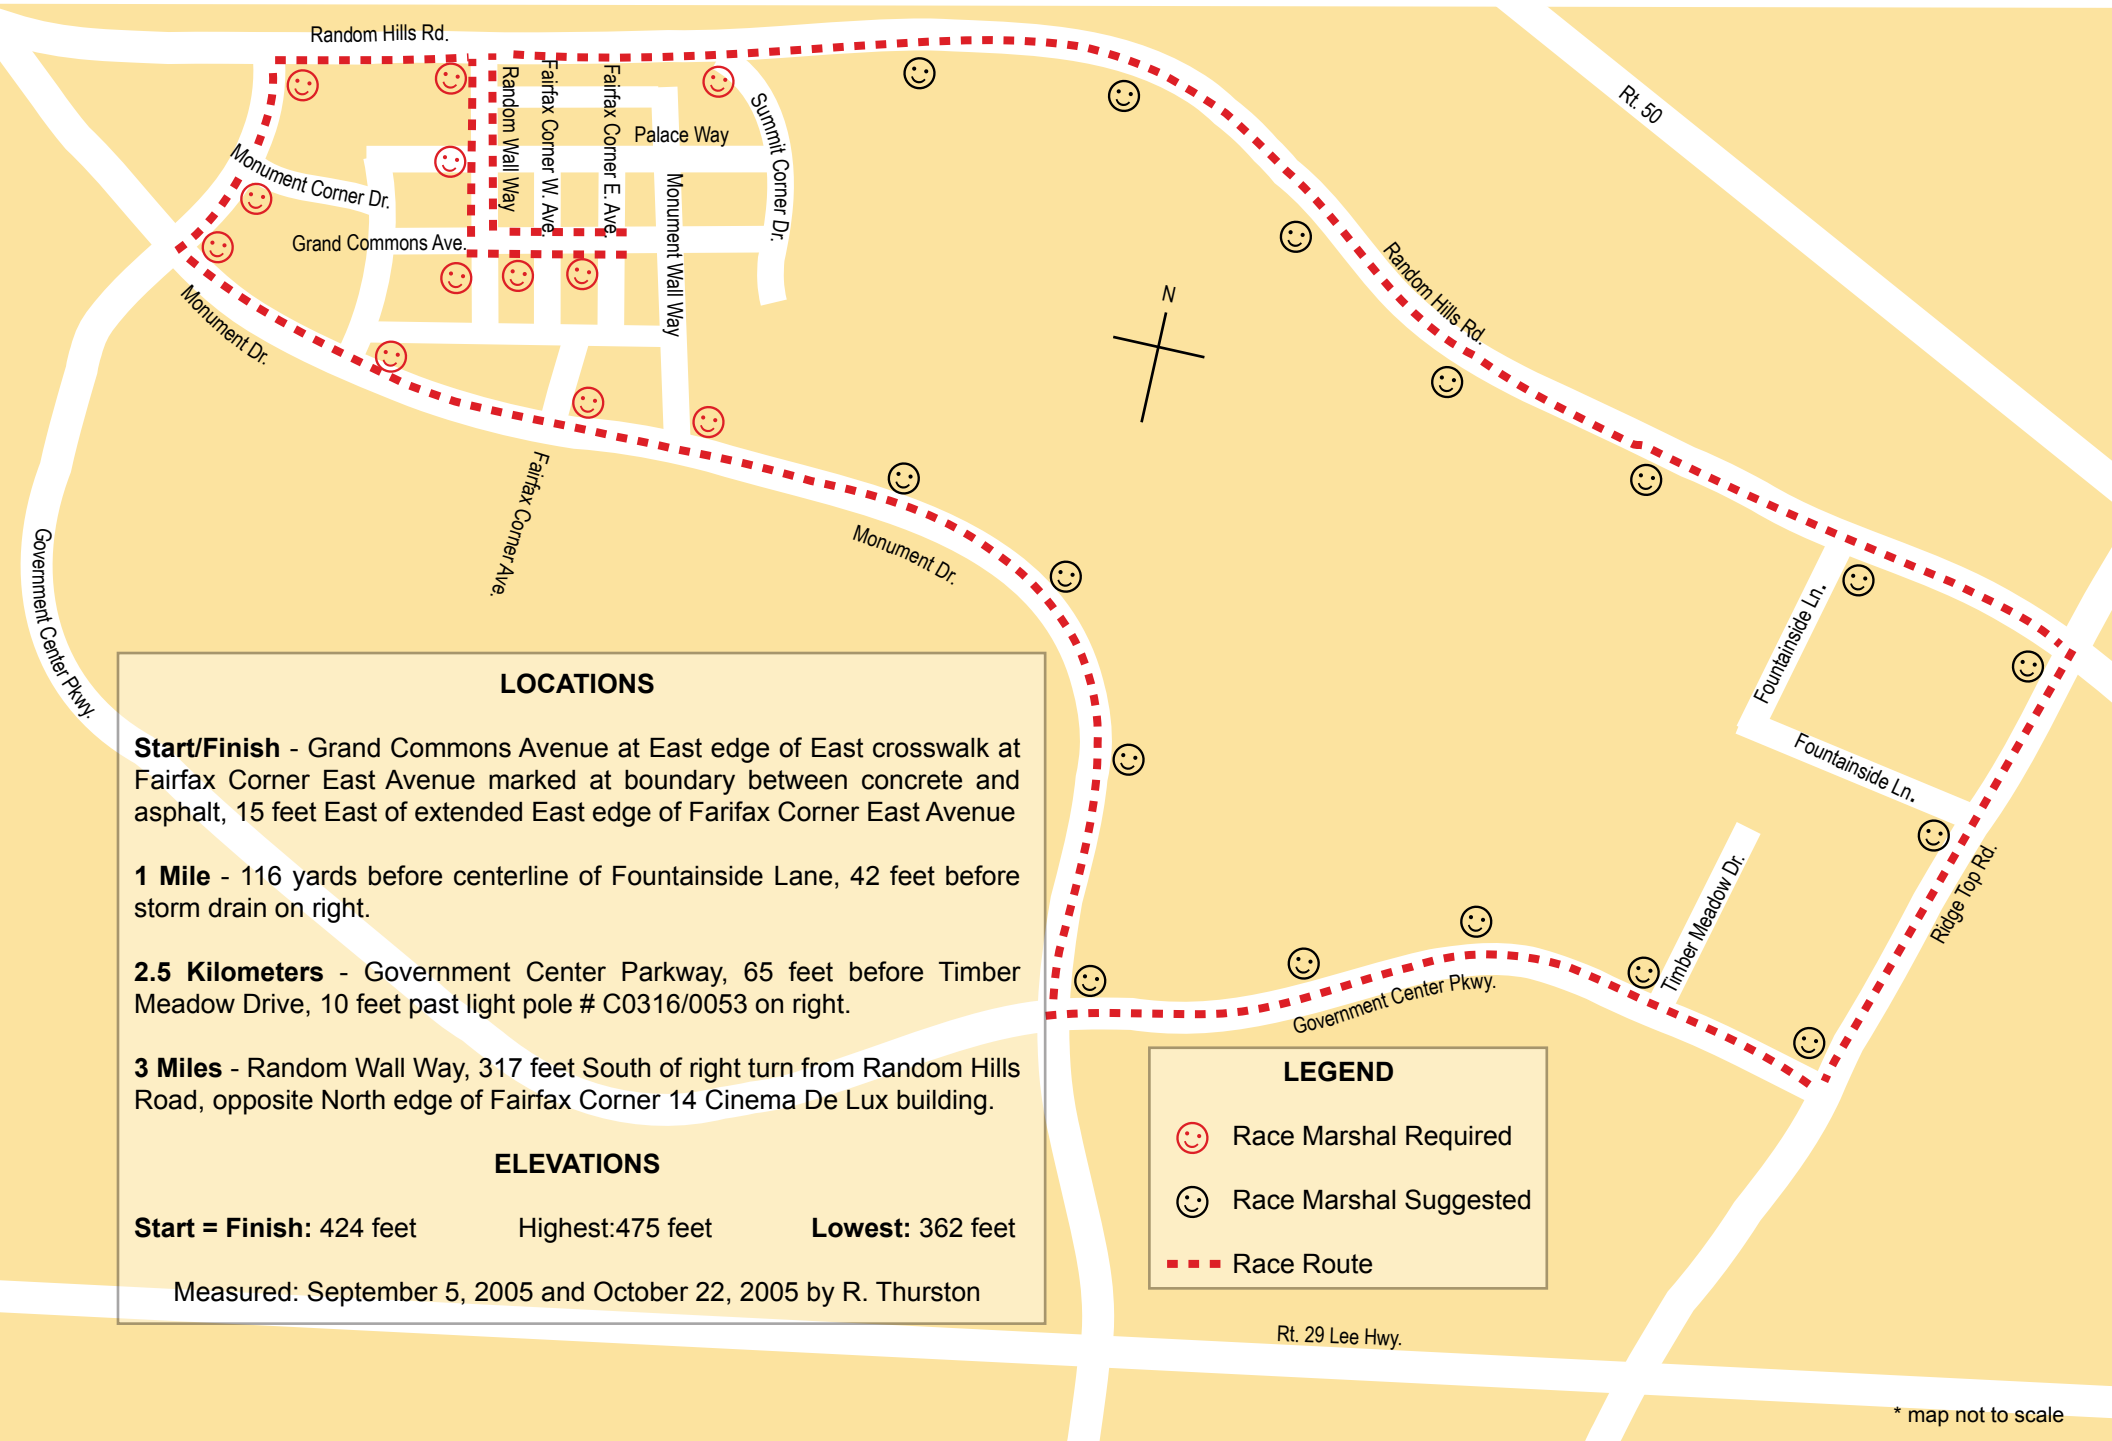

Fairfax Corner 5K Illustration

I-66

LOCATIONS

Start/Finish - Grand Commons Avenue at East edge of East crosswalk at Fairfax Corner East Avenue marked at boundary between concrete and asphalt, 15 feet East of extended East edge of Fairfax Corner East Avenue

1 Mile - 116 yards before centerline of Fountainside Lane, 42 feet before storm drain on right.

2.5 Kilometers - Government Center Parkway, 65 feet before Timber Meadow Drive, 10 feet past light pole # C0316/0053 on right.

3 Miles - Random Wall Way, 317 feet South of right turn from Random Hills Road, opposite North edge of Fairfax Corner 14 Cinema De Lux building.

ELEVATIONS

Start = Finish: 424 feet **Highest:** 475 feet **Lowest:** 362 feet

Measured: September 5, 2005 and October 22, 2005 by R. Thurston

LEGEND

-  Race Marshal Required
-  Race Marshal Suggested
-  Race Route